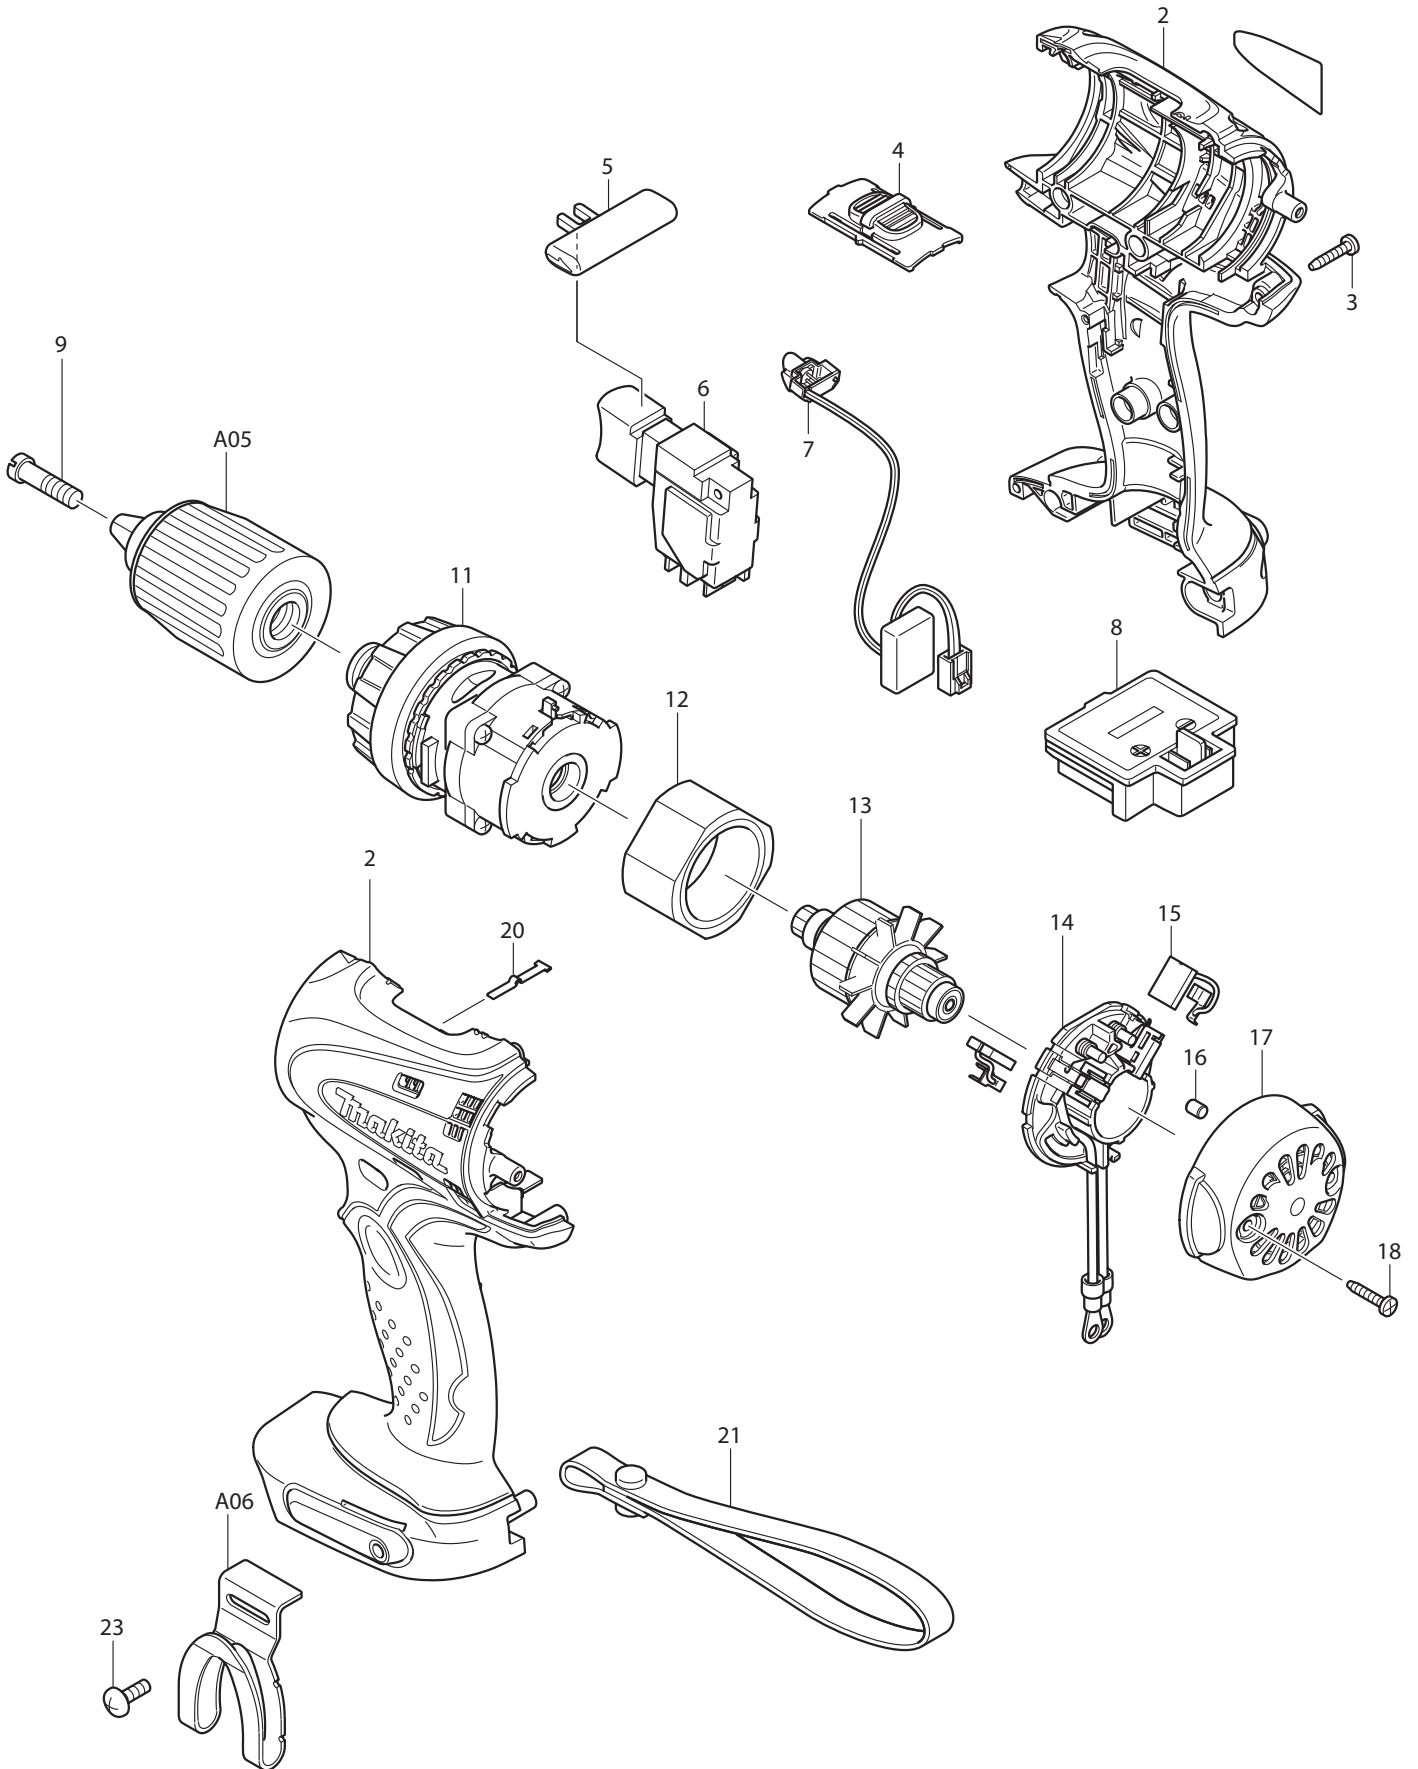

01 - 2010
BDF440
14.4V 1/2" DRIVER DRILL KIT

Item No	Type	Ref	Part No	Description	Qty	Unit
2	1		188000-1	HOUSING SET - N/L/A	1	SET
	2		188266-3	HOUSING SET	1	SET
3			266130-9	TAPPING SCREW BIND PT 3X16	9	PC.
4			125310-5	SPEED CHANGE LEVER ASS'Y	1	PC.
		INC.	231433-0	COMPRESSION SPRING 4	2	PC.
5			419041-9	F/R CHANGE LEVER	1	PC.
6			650569-0	SWITCH TG553FSB-3	1	PC.
		INC.	652045-0	+PAN HEAD SCREW M3.5X5	2	PC.
7			631631-0	LIGHT CIRCUIT	1	PC.
8			643811-6	TERMINAL	1	PC.
9	1		251464-3	* - FLAT HEAD SCREW M6X22	1	PC.
	2		251472-4	* - FLAT HEAD SCREW M6X26	1	PC.
11			125182-8	GEAR ASS'Y	1	PC.
12			638423-8	YOKE UNIT	1	PC.
13			619161-1	ARMATURE	1	PC.
14			638424-6	BRUSH HOLDER COMPLETE	1	PC.
		INC.	231696-8	TORSION SPRING R	1	PC.
		INC.	231697-6	TORSION SPRING L	1	PC.
15	1		194159-4	CARBON BRUSH CB-436 2PC/SET - N/L/A	1	SET
	2		194427-5	CARBON BRUSH CB-440 2PC/SET (W/O ORIGIN)	1	SET
	3		195021-6	CARBON BRUSH CB-440 2PC/SET, W/ ORIGIN	1	SET
16			263032-0	RUBBER PIN 4	2	PC.
17			418981-8	REAR COVER	1	PC.
18			266130-9	TAPPING SCREW BIND PT 3X16	2	PC.
20			232182-2	LEAF SPRING	1	PC.
23			251314-2	+ SCREW M4X12 (FOR HOOK)	1	PC.

SERVICE CHANGES

1. Changes on Keyless drill chuck

Item No.	Description	Type 1	Type 2
9	- FLAT HEAD SCREW	251464-3	251472-4
A05	KEYLESS DRILL CHUCK 13	763188-4 (or 763199-9 - N/A)	763193-1

Above parts are completely interchangeable as a set.

2. Changes on Hook

Item No.	Description	Type 2	Type 3
A06	HOOK	324705-1	346449-3

Width has been changed wide size to narrow size